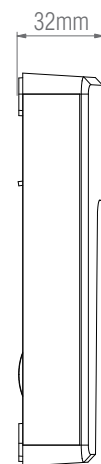

## Severus CCT Vertical Indirect

### SPEC DATA

|                             |                       |
|-----------------------------|-----------------------|
| Product Wattage:            | 3W                    |
| Product Lumen:              | 150                   |
| Lumen/W:                    | 50                    |
| Kelvin:                     | 3000/4000/6000K       |
| Energy Rating:              | D                     |
| Dimmable:                   | No                    |
| SDCM:                       | 6                     |
| CRI:                        | 80                    |
| Lifetime (Hours):           | 50000                 |
| Driver Type:                | Constant current 20mA |
| Inrush Current at Start Up: | 200mA                 |
| Power Factor:               | 0.7                   |
| LED chip:                   | EVERLIGHT             |
| Product Voltage:            | 220-240V              |
| Hertz:                      | 50/60                 |
| Surge Protection (KV):      | 1                     |
| Operating Temp.:            | -20 to 40 Degree      |
| Lens Material:              | PC                    |
| Product Weight (KG):        | 0.176                 |
| Terminal Block:             | 2-way                 |
| Class:                      | 2                     |