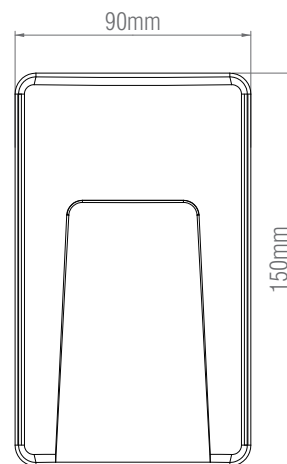

### SPEC DATA

|                             |                       |
|-----------------------------|-----------------------|
| Product Wattage:            | 3W                    |
| Product Lumen:              | 150                   |
| Lumen/W:                    | 50                    |
| Kelvin:                     | 3000/4000/6000K       |
| Energy Rating:              | D                     |
| Dimmable:                   | No                    |
| SDCM:                       | 6                     |
| CRI:                        | 80                    |
| Lifetime (Hours):           | 50000                 |
| Driver Type:                | Constant current 20mA |
| Inrush Current at Start Up: | 200mA                 |
| Power Factor:               | 0.7                   |
| LED chip:                   | EVERLIGHT             |
| Product Voltage:            | 220-240V              |
| Hertz:                      | 50/60                 |
| Surge Protection (KV):      | 1                     |
| Operating Temp.:            | -20 to 40 Degree      |
| Lens Material:              | PC                    |
| Product Weight (KG):        | 0.176                 |
| Terminal Block:             | 2-way                 |
| Class:                      | 2                     |