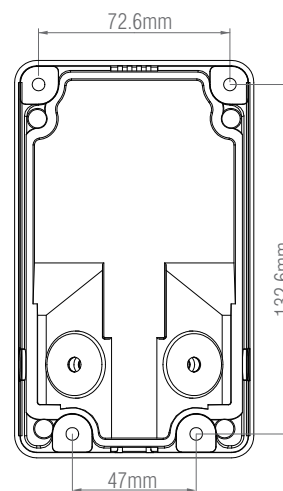

### SPEC DATA

|                             |                       |
|-----------------------------|-----------------------|
| Product Wattage:            | 3W                    |
| Product Lumen:              | 150                   |
| Lumen/W:                    | 50                    |
| Kelvin:                     | 3000/4000/6000K       |
| Energy Rating:              | D                     |
| Dimmable:                   | No                    |
| SDCM:                       | 6                     |
| CRI:                        | 80                    |
| Lifetime (Hours):           | 50000                 |
| Driver Type:                | Constant current 20mA |
| Inrush Current at Start Up: | 200mA                 |
| Power Factor:               | 0.7                   |
| LED chip:                   | EVERLIGHT             |
| Product Voltage:            | 220-240V              |
| Hertz:                      | 50/60                 |
| Surge Protection (KV):      | 1                     |
| Operating Temp.:            | -20 to 40 Degree      |
| Lens Material:              | PC                    |
| Product Weight (KG):        | 0.176                 |
| Terminal Block:             | 2-way                 |
| Class:                      | 2                     |