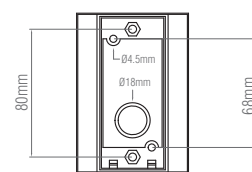

92532

Tango Wall PIR

FEATURES

- 2 years warranty
- Brushed stainless steel & clear PC finish
- Constructed from stainless steel (304) & polycarbonate
- Complete with built in Manual override PIR
- 10 ± 5 lux On, 30 ± 10 lux Off. 110° detection angle, 8m maximum range with a 5 sec - 5 min timer function
- IP44

SPEC DATA

Product Wattage:	Max. 8W LED E27 (required)
Product Voltage:	220-240V
Hertz:	50/60
IK Rating:	05
Product Weight (KG):	0.89
Terminal Block:	3-way
Class:	1

ACCESSORIES

- 94349, E27 LED stick 8W
- 99757, E27 LED stick 8W