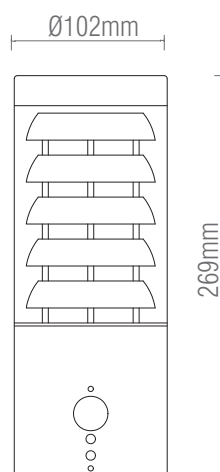

92532

Tango Wall PIR

FEATURES

- 2 years warranty
- Brushed stainless steel & clear PC finish
- Constructed from stainless steel (304) & polycarbonate
- Complete with built in Manual override PIR
- 10 ± 5 lux On, 30 ± 10 lux Off. 110° detection angle, 8m maximum range with a 5 sec - 5 min timer function
- IP44

SPEC DATA

Product Wattage:	Max. 8W LED E27 (required)
Product Voltage:	220-240V
Hertz:	50/60
IK Rating:	05
Product Weight (KG):	0.89
Terminal Block:	3-way
Class:	1

ACCESSORIES

- 94349, E27 LED stick 8W
- 99757, E27 LED stick 8W