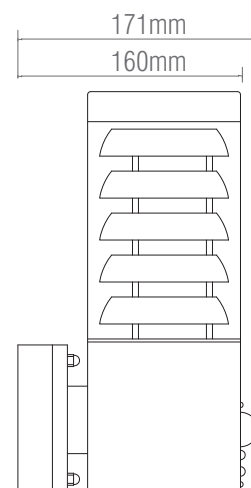

92532

Tango Wall PIR

FEATURES

- 2 years warranty
- Brushed stainless steel & clear PC finish
- Constructed from stainless steel (304) & polycarbonate
- Complete with built in Manual override PIR
- 10 ± 5 lux On, 30 ± 10 lux Off. 110° detection angle, 8m maximum range with a 5 sec - 5 min timer function
- IP44

SPEC DATA

Product Wattage:	Max. 8W LED E27 (required)
Product Voltage:	220-240V
Hertz:	50/60
IK Rating:	05
Product Weight (KG):	0.89
Terminal Block:	3-way
Class:	1

ACCESSORIES

- 94349, E27 LED stick 8W
- 99757, E27 LED stick 8W