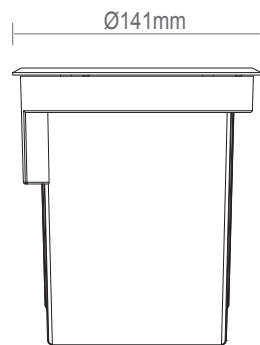

90964

Hoxton Ground Recessed LED

FEATURES

- 3 years (2 years + 1 year) extended warranty
- Construction and finish: brushed stainless steel (304) & clear glass
- Tilt light head 30°
- IP67
- IK08

SPEC DATA

Product Wattage:	13W
Product Lumen:	1000
Lumen/W:	77
Kelvin:	3000K
Energy Rating:	F
Dimmable:	No
Beam Angle:	38°
CRI:	80
Lifetime (Hours):	25000
SDCM:	6
Driver Type:	Constant Current 300mA
Inrush Current at Start Up:	18A/160us (12W, 230VAC, Full-load)
Product Voltage:	220-240V
Hertz:	50/60
Power Factor:	0.54
Surge Protection (KV):	0.5
Operating Temp.:	-20 to 40 Degree
Product Weight (KG):	1.25
Class:	1
Cut Hole Dia:	135mm
Minimum cavity depth:	155mm

ACCESSORIES

- 90131, Inline IP68 connector straight
- 90132, Inline IP68 connector tee

supplied housing