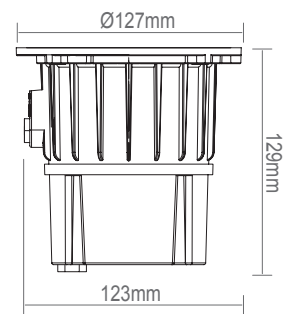

### SPEC DATA

Product Wattage:	13W
Product Lumen:	1000
Lumen/W:	77
Kelvin:	3000K
Energy Rating:	F
Dimmable:	No
Beam Angle:	38°
CRI:	80
Lifetime (Hours):	25000
SDCM:	6
Driver Type:	Constant Current 300mA
Inrush Current at Start Up:	18A/160us (12W, 230VAC, Full-load)
Product Voltage:	220-240V
Hertz:	50/60
Power Factor:	0.54
Surge Protection (KV):	0.5
Operating Temp.:	-20 to 40 Degree
Product Weight (KG):	1.25
Class:	1
Cut Hole Dia:	135mm
Minimum cavity depth:	155mm

### ACCESSORIES

- 90131, Inline IP68 connector straight
- 90132, Inline IP68 connector tee

supplied housing

LED body