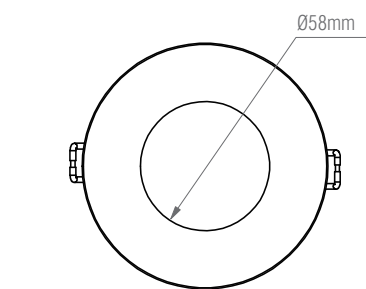

90954

OrbitalPRO

FEATURES

- 5 years (2 years + 3 years) extended warranty
- Matt white finish
- Constructed from die cast aluminium alloy & steel
- Complete with Eaglerise driver
- Colour changing technology (CCT)
- Anti-glare indirect light source creating a stylish clean look
- Fire rated to 30, 60 & 90 minutes
- IP65. Suitable for bathroom zone 2
- Suitable for bathroom zone 1 if used in conjunction with a 30MA RCD
- Can be covered with insulation 270mm

SPEC DATA

Product Wattage:	9W
Product Lumen:	450
Lumen/W:	50
Kelvin:	3000K/4000K/6000K
Energy Rating:	A+
Dimmable:	Yes
Beam Angle:	120°
CRI:	80
Lifetime (Hours):	30000
Driver Brand:	Eaglerise
LED Type:	SMD
LED Brand:	Epistar
SDCM:	<6
Driver Type:	Constant current 200mA
Product Voltage:	220-240V
Operating Temp:	50/60
Operating Temp:	-20 to 40 degree
Product Weight (KG):	0.258
Cut out:	Ø97mm
Minimum Cavity Depth:	55mm
Terminal Block:	4-way fix
Class:	2

ACCESSORIES

- 92514, Emergency LED conversion kit
- 91944, Emergency LED conversion kit Self Test
- 75021, Dimmer module 150W