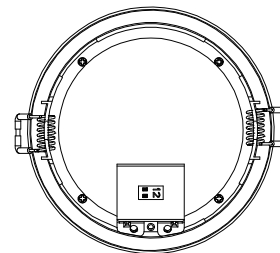

90954

OrbitalPRO

FEATURES

- 5 years (2 years + 3 years) extended warranty
- Matt white finish
- Constructed from die cast aluminium alloy & steel
- Complete with Eaglerise driver
- Colour changing technology (CCT)
- Anti-glare indirect light source creating a stylish clean look
- Fire rated to 30, 60 & 90 minutes
- IP65. Suitable for bathroom zone 2
- Suitable for bathroom zone 1 if used in conjunction with a 30MA RCD
- Can be covered with insulation 270mm

SPEC DATA

Product Wattage:	9W
Product Lumen:	450
Lumen/W:	50
Kelvin:	3000K/4000K/6000K
Energy Rating:	A+
Dimmable:	Yes
Beam Angle:	120°
CRI:	80
Lifetime (Hours):	30000
Driver Brand:	Eaglerise
LED Type:	SMD
LED Brand:	Epistar
SDCM:	<6
Driver Type:	Constant current 200mA
Product Voltage:	220-240V
Operating Temp:	50/60
Operating Temp:	-20 to 40 degree
Product Weight (KG):	0.258
Cut out:	Ø97mm
Minimum Cavity Depth:	55mm
Terminal Block:	4-way fix
Class:	2

ACCESSORIES

- 92514, Emergency LED conversion kit
- 91944, Emergency LED conversion kit Self Test
- 75021, Dimmer module 150W

Quick fit