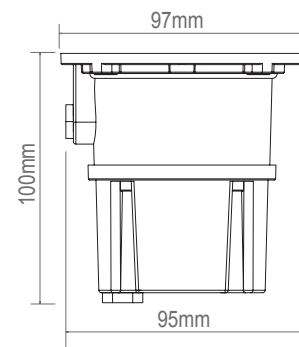

79195

Hoxton Ground Recessed LED

FEATURES

- 3 years (2 years + 1 year) extended warranty
- Construction and finish: brushed stainless steel (304) & clear glass
- Tilt light head 20°
- IP67
- IK08

SPEC DATA

Product Wattage:	6.5W
Product Lumen:	600
Lumen/W:	92.3
Kelvin:	4000K
Energy Rating:	D
Dimmable:	No
Beam Angle:	38°
CRI:	80
Lifetime (Hours):	20000
SDCM:	6
Driver Type:	Constant Current 300mA
Inrush Current at Start Up:	15A/200us (230VAC, Full-load)
Product Voltage:	220-240V
Hertz:	50/60
Power Factor:	0.9
Surge Protection (KV):	1.5
Operating Temp.:	-20 to 40 Degree
Product Weight (KG):	0.75
Class:	1
Cut Hole Dia:	105mm
Minimum cavity depth:	125mm

ACCESSORIES

- 90131, Inline IP68 connector straight
- 90132, Inline IP68 connector tee

LED body