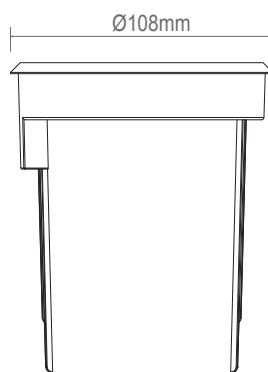

79195

Hoxton Ground Recessed LED

FEATURES

- 3 years (2 years + 1 year) extended warranty
- Construction and finish: brushed stainless steel (304) & clear glass
- Tilt light head 20°
- IP67
- IK08

SPEC DATA

Product Wattage:	6.5W
Product Lumen:	600
Lumen/W:	92.3
Kelvin:	4000K
Energy Rating:	D
Dimmable:	No
Beam Angle:	38°
CRI:	80
Lifetime (Hours):	20000
SDCM:	6
Driver Type:	Constant Current 300mA
Inrush Current at Start Up:	15A/200us (230VAC, Full-load)
Product Voltage:	220-240V
Hertz:	50/60
Power Factor:	0.9
Surge Protection (KV):	1.5
Operating Temp.:	-20 to 40 Degree
Product Weight (KG):	0.75
Class:	1
Cut Hole Dia:	105mm
Minimum cavity depth:	125mm

ACCESSORIES

- 90131, Inline IP68 connector straight
- 90132, Inline IP68 connector tee

supplied housing

LED body