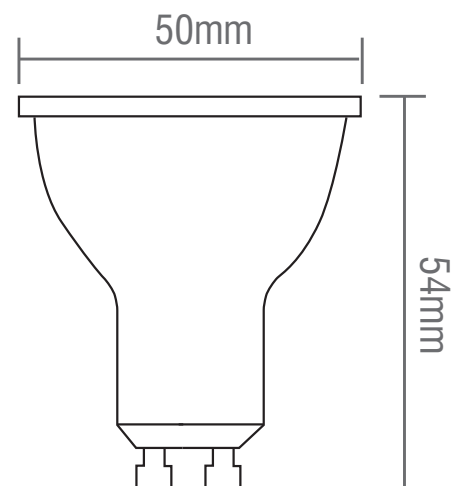

## GU10 LED Beam Angle 38°

### SPEC DATA

Product Wattage:	6W
Product Lumen:	420
Lumen/W:	70
Kelvin:	6000K
Energy Rating:	A+
Dimmable:	No
Beam Angle:	38°
Operational Voltage:	220-240V
Power Factor:	>0.5
CRI:	80
Lifetime (Hours):	25000
LED Type:	SMD
SDCM:	6
Driver Type:	85mA
Product Voltage:	220-240V
Hertz:	50Hz
Surge Protection (KV):	2
Operating Temp.:	-20 to 45 Degree
Product Weight (KG):	0.029