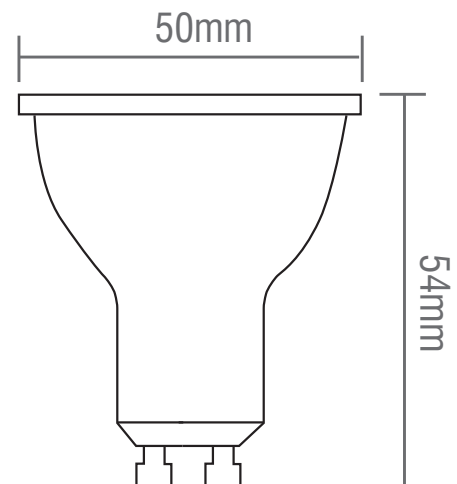

86567

GU10 LED Beam Angle 38°

FEATURES

- 2 years warranty
- Constructed from thermoplastic & polycarbonate
- Matt white plastic & clear prismatic finish

SPEC DATA

| | |
|------------------------|------------------|
| Product Wattage: | 6W |
| Product Lumen: | 420 |
| Lumen/W: | 70 |
| Kelvin: | 4000K |
| Energy Rating: | A+ |
| Dimmable: | No |
| Beam Angle: | 38° |
| Operational Voltage: | 220-240V |
| Power Factor: | >0.5 |
| CRI: | 80 |
| Lifetime (Hours): | 25000 |
| LED Type: | SMD |
| SDCM: | 6 |
| Driver Type: | 85mA |
| Product Voltage: | 220-240V |
| Hertz: | 50Hz |
| Surge Protection (KV): | 2 |
| Operating Temp.: | -20 to 45 Degree |
| Product Weight (KG): | 0.029 |