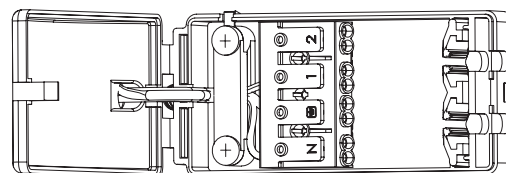

78523

ShieldECO 800 Tilt

FEATURES

- 5 years (2 years + 3 years) extended warranty
- Satin nickel & clear acrylic finish
- Constructed from steel & acrylic
- Complete with integrated control gear
- Fire rated to 30, 60 & 90 minutes
- 20° tilt

SPEC DATA

Product wattage:	8.5W
Product Lumen:	820
Lumen/W:	96
Kelvin:	4000K
Energy Rating:	D
Dimmable:	Yes
Beam Angle:	60°
Power Factor:	0.9
CRI:	80
Lifetime (Hours):	30000
LED Type:	SMD
SDCM:	<6
Driver Type:	Constant current 100mA
Inrush Current at Start Up:	Max. 20A
Product Voltage:	220-240V
Hertz:	50/60
IP Rating:	IP20
Cut out:	Ø70mm
Minimum Cavity Depth:	60mm
Operating Temp:	-20 to 40 Degree
Product Weight (KG):	0.27
Terminal Block:	4-way Quick fit
Class:	2

ACCESSORIES

- 101345, Dimmer module 100W universal
- 101346, Dimmer module 250W trailing edge
- 103944, EM conversion kit 8W

Quick fit