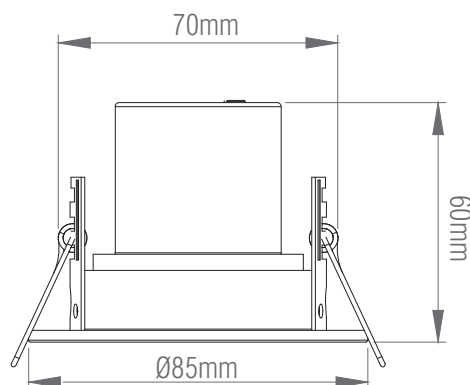

78523

ShieldECO 800 Tilt

FEATURES

- 5 years (2 years + 3 years) extended warranty
- Satin nickel & clear acrylic finish
- Constructed from steel & acrylic
- Complete with integrated control gear
- Fire rated to 30, 60 & 90 minutes
- 20° tilt

SPEC DATA

Product wattage:	8.5W
Product Lumen:	820
Lumen/W:	96
Kelvin:	4000K
Energy Rating:	D
Dimmable:	Yes
Beam Angle:	60°
Power Factor:	0.9
CRI:	80
Lifetime (Hours):	30000
LED Type:	SMD
SDCM:	<6
Driver Type:	Constant current 100mA
Inrush Current at Start Up:	Max. 20A
Product Voltage:	220-240V
Hertz:	50/60
IP Rating:	IP20
Cut out:	Ø70mm
Minimum Cavity Depth:	60mm
Operating Temp:	-20 to 40 Degree
Product Weight (KG):	0.27
Terminal Block:	4-way Quick fit
Class:	2

ACCESSORIES

- 101345, Dimmer module 100W universal
- 101346, Dimmer module 250W trailing edge
- 103944, EM conversion kit 8W

Quick fit