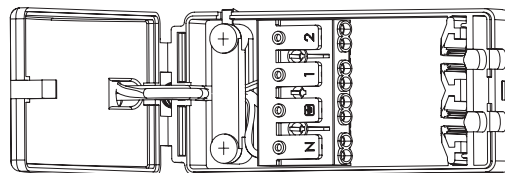

78522

ShieldECO 800 Tilt

FEATURES

- 5 years (2 years + 3 years) extended warranty
- Satin nickel & clear acrylic finish
- Constructed from steel & acrylic
- Complete with integrated control gear
- Fire rated to 30, 60 & 90 minutes
- 20° tilt

SPEC DATA

Product wattage:	8.5W
Product Lumen:	750
Lumen/W:	88
Kelvin:	3000K
Energy Rating:	E
Dimmable:	Yes
Beam Angle:	60°
Power Factor:	0.9
CRI:	80
Lifetime (Hours):	30000
LED Type:	SMD
SDCM:	<6
Driver Type:	Constant current 100mA
Inrush Current at Start Up:	Max. 20A
Product Voltage:	220-240V
Hertz:	50/60
IP Rating:	IP20
Cut out:	Ø70mm
Minimum Cavity Depth:	60mm
Operating Temp:	-20 to 40 Degree
Product Weight (KG):	0.27
Terminal Block:	4-way Quick fit
Class:	2

ACCESSORIES

- 101345, Dimmer module 100W universal
- 101346, Dimmer module 250W trailing edge
- 103944, EM conversion kit 8W

Quick fit