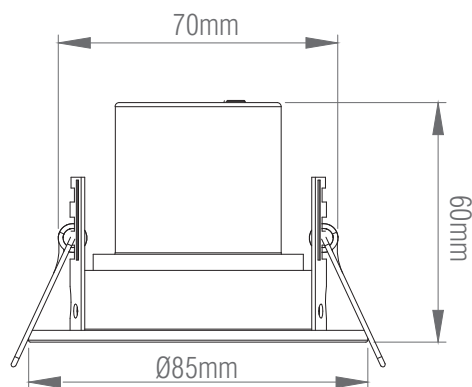

78522

ShieldECO 800 Tilt

FEATURES

- 5 years (2 years + 3 years) extended warranty
- Satin nickel & clear acrylic finish
- Constructed from steel & acrylic
- Complete with integrated control gear
- Fire rated to 30, 60 & 90 minutes
- 20° tilt

SPEC DATA

Product wattage:	8.5W
Product Lumen:	750
Lumen/W:	88
Kelvin:	3000K
Energy Rating:	E
Dimmable:	Yes
Beam Angle:	60°
Power Factor:	0.9
CRI:	80
Lifetime (Hours):	30000
LED Type:	SMD
SDCM:	<6
Driver Type:	Constant current 100mA
Inrush Current at Start Up:	Max. 20A
Product Voltage:	220-240V
Hertz:	50/60
IP Rating:	IP20
Cut out:	Ø70mm
Minimum Cavity Depth:	60mm
Operating Temp:	-20 to 40 Degree
Product Weight (KG):	0.27
Terminal Block:	4-way Quick fit
Class:	2

ACCESSORIES

- 101345, Dimmer module 100W universal
- 101346, Dimmer module 250W trailing edge
- 103944, EM conversion kit 8W

Quick fit