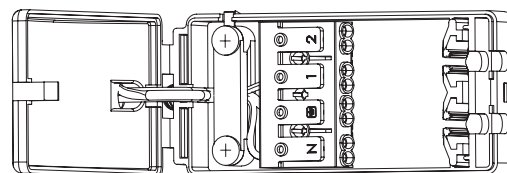

78521

ShieldECO 800 Tilt

FEATURES

- 5 years (2 years + 3 years) extended warranty
- Matt white & clear acrylic finish
- Constructed from steel & acrylic
- Complete with integrated control gear
- Fire rated to 30, 60 & 90 minutes
- 20° tilt

SPEC DATA

Product wattage:	8.5W
Product Lumen:	820
Lumen/W:	96
Kelvin:	4000K
Energy Rating:	D
Dimmable:	Yes
Beam Angle:	60°
Power Factor:	0.9
CRI:	80
Lifetime (Hours):	30000
LED Type:	SMD
SDCM:	<6
Driver Type:	Constant current 100mA
Inrush Current at Start Up:	Max. 20A
Product Voltage:	220-240V
Hertz:	50/60
IP Rating:	IP20
Cut out:	Ø70mm
Minimum Cavity Depth:	60mm
Operating Temp:	-20 to 40 Degree
Product Weight (KG):	0.27
Terminal Block:	4-way Quick fit
Class:	2

ACCESSORIES

- 101345, Dimmer module 100W universal
- 101346, Dimmer module 250W trailing edge
- 103944, EM conversion kit 8W

Quick fit