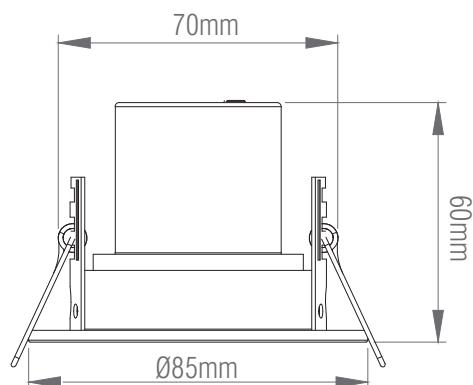

78521

ShieldECO 800 Tilt

FEATURES

- 5 years (2 years + 3 years) extended warranty
- Matt white & clear acrylic finish
- Constructed from steel & acrylic
- Complete with integrated control gear
- Fire rated to 30, 60 & 90 minutes
- 20° tilt

SPEC DATA

Product wattage:	8.5W
Product Lumen:	820
Lumen/W:	96
Kelvin:	4000K
Energy Rating:	D
Dimmable:	Yes
Beam Angle:	60°
Power Factor:	0.9
CRI:	80
Lifetime (Hours):	30000
LED Type:	SMD
SDCM:	<6
Driver Type:	Constant current 100mA
Inrush Current at Start Up:	Max. 20A
Product Voltage:	220-240V
Hertz:	50/60
IP Rating:	IP20
Cut out:	Ø70mm
Minimum Cavity Depth:	60mm
Operating Temp:	-20 to 40 Degree
Product Weight (KG):	0.27
Terminal Block:	4-way Quick fit
Class:	2

ACCESSORIES

- 101345, Dimmer module 100W universal
- 101346, Dimmer module 250W trailing edge
- 103944, EM conversion kit 8W

Quick fit