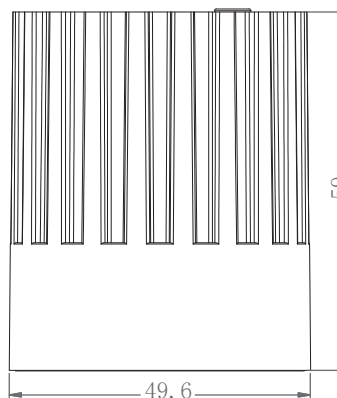

78486

Pacto

FEATURES

- 5 years (2 years + 3 years) extended warranty
- Constructed from die cast aluminium alloy & acrylic
- Matt white & clear prismatic finish
- Complete with integrated control gear
- Compatible with our Cast, Tetra, Speculo, Garrix and Trimless ranges

SPEC DATA

Product Wattage:	10W
Product Lumen:	950
Lumen/W:	95
Kelvin:	4000K
Energy Rating:	A+
Dimmable:	Yes
Beam Angle:	60°
Power Factor:	0.9
CRI:	80
Lifetime (Hours):	30000
LED Type:	SMD
SDCM:	<6
Product Voltage:	220-240V
Hertz:	50/60
IP Rating:	20
Product Weight (KG):	0.194
Terminal Block:	4-way Quick fit
Class:	2

ACCESSORIES

75021, Dimmer Module 150W

Quick fit