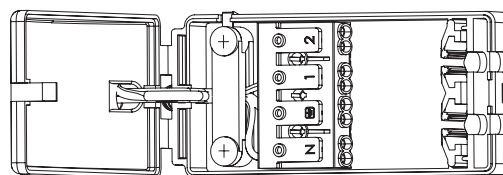

78486

Pacto

FEATURES

- 5 years (2 years + 3 years) extended warranty
- Constructed from die cast aluminium alloy & acrylic
- Matt white & clear prismatic finish
- Complete with integrated control gear
- Compatible with our Cast, Tetra, Speculo, Garrix and Trimless ranges

SPEC DATA

Product Wattage:	10W
Product Lumen:	950
Lumen/W:	95
Kelvin:	4000K
Energy Rating:	A+
Dimmable:	Yes
Beam Angle:	60°
Power Factor:	0.9
CRI:	80
Lifetime (Hours):	30000
LED Type:	SMD
SDCM:	<6
Product Voltage:	220-240V
Hertz:	50/60
IP Rating:	20
Product Weight (KG):	0.194
Terminal Block:	4-way Quick fit
Class:	2

ACCESSORIES

75021, Dimmer Module 150W

Quick fit