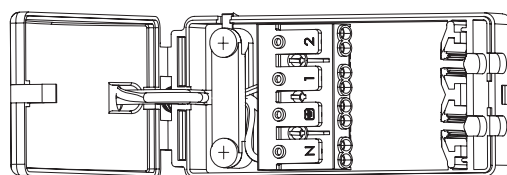

74709

ShieldECO

FEATURES

- 5 years (2 years + 3 years) extended warranty
- Constructed from steel & acrylic
- Satin nickel & clear acrylic finish
- Complete with integrated control gear
- Fire rated to 30, 60 & 90 minutes
- IP65. Suitable for bathroom zone 2
- Suitable for bathroom zone 1 if used in conjunction with a 30MA RCD

SPEC DATA

LED module wattage:	8.5W
Product wattage:	8.5W
Product Lumen:	750
Kelvin:	3000K
Energy Rating:	A+
Dimmable:	Yes
Beam Angle:	60°
Power Factor:	0.9
CRI:	80
Lifetime (Hours):	30000
LED Type:	SMD
SDCM:	<6
Product Voltage:	220-240V
IP Rating:	IP65
Cut out:	D57mm
Operating Temp:	-20 to 40 Degree
Product Weight (KG):	0.19
Minimum Cavity Depth (mm):	90mm
Terminal Block:	4-way Quick fit
Class:	2

ACCESSORIES

75021, Dimmer Module 150W

Quick fit