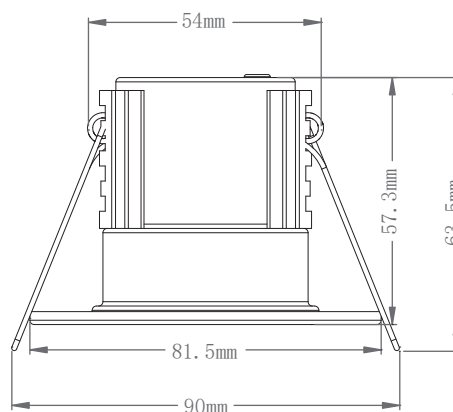

74709

ShieldECO

FEATURES

- 5 years (2 years + 3 years) extended warranty
- Constructed from steel & acrylic
- Satin nickel & clear acrylic finish
- Complete with integrated control gear
- Fire rated to 30, 60 & 90 minutes
- IP65. Suitable for bathroom zone 2
- Suitable for bathroom zone 1 if used in conjunction with a 30MA RCD

SPEC DATA

LED module wattage:	8.5W
Product wattage:	8.5W
Product Lumen:	750
Kelvin:	3000K
Energy Rating:	A+
Dimmable:	Yes
Beam Angle:	60°
Power Factor:	0.9
CRI:	80
Lifetime (Hours):	30000
LED Type:	SMD
SDCM:	<6
Product Voltage:	220-240V
IP Rating:	IP65
Cut out:	D57mm
Operating Temp:	-20 to 40 Degree
Product Weight (KG):	0.19
Minimum Cavity Depth (mm):	90mm
Terminal Block:	4-way Quick fit
Class:	2

ACCESSORIES

75021, Dimmer Module 150W

Quick fit