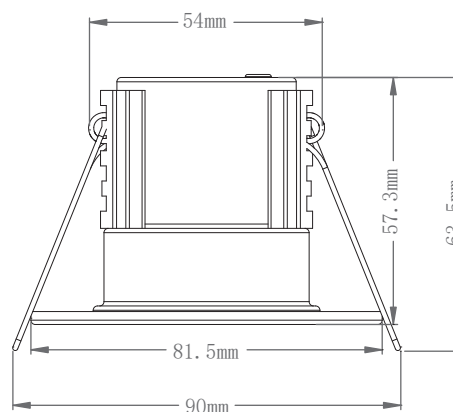

74707

ShieldECO

FEATURES

- 5 years (2 years + 3 years) extended warranty
- Constructed from steel & acrylic
- Matt white & clear acrylic finish
- Complete with integrated control gear
- Fire rated to 30, 60 & 90 minutes
- IP65. Suitable for bathroom zone 2
- Suitable for bathroom zone 1 if used in conjunction with a 30MA RCD

SPEC DATA

LED module wattage:	8.5W
Product wattage:	8.5W
Product Lumen:	750
Kelvin:	3000K
Energy Rating:	A+
Dimmable:	Yes
Beam Angle:	60°
Power Factor:	0.9
CRI:	80
Lifetime (Hours):	30000
LED Type:	SMD
SDCM:	<6
Product Voltage:	220-240V
IP Rating:	IP65
Cut out:	D57mm
Operating Temp:	-20 to 40 Degree
Product Weight (KG):	0.19
Minimum Cavity Depth (mm):	90mm
Terminal Block:	4-way Quick fit
Class:	2

ACCESSORIES

- 75021, Dimmer Module 150W
- 75917, Trimless bezel round
- 78529, Trimless bezel square

Quick fit