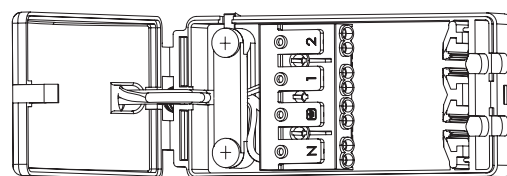

74707

ShieldECO

FEATURES

- 5 years (2 years + 3 years) extended warranty
- Constructed from steel & acrylic
- Matt white & clear acrylic finish
- Complete with integrated control gear
- Fire rated to 30, 60 & 90 minutes
- IP65. Suitable for bathroom zone 2
- Suitable for bathroom zone 1 if used in conjunction with a 30MA RCD

SPEC DATA

LED module wattage:	8.5W
Product wattage:	8.5W
Product Lumen:	750
Kelvin:	3000K
Energy Rating:	A+
Dimmable:	Yes
Beam Angle:	60°
Power Factor:	0.9
CRI:	80
Lifetime (Hours):	30000
LED Type:	SMD
SDCM:	<6
Product Voltage:	220-240V
IP Rating:	IP65
Cut out:	D57mm
Operating Temp:	-20 to 40 Degree
Product Weight (KG):	0.19
Minimum Cavity Depth (mm):	90mm
Terminal Block:	4-way Quick fit
Class:	2

ACCESSORIES

- 75021, Dimmer Module 150W
- 75917, Trimless bezel round
- 78529, Trimless bezel square

Quick fit