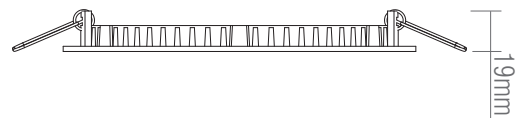

73811

SirioDISC

FEATURES

- 3 years (2 years + 1 year) extended warranty
- Matt white & frosted acrylic finish
- Constructed from die cast aluminium alloy & acrylic
- Complete with LED driver
- 4 way fast fix box
- TPB rated
- Ultra slim profile

SPEC DATA

Product Wattage:	12W
Product Lumen:	900
Lumen/W:	75
Kelvin:	3000K
Energy Rating:	A+
Dimmable:	No
Beam Angle:	120°
Power Factor:	0.5
CRI:	80
Lifetime (Hours):	30000
SDCM:	6
Driver Type:	Constant current 300mA
Product Voltage:	220-240V
Hertz:	50/60
Surge Protection (KV):	1.5
Operating Temp:	-20 to 40 Degree
IP Rating:	44
Cut out Dia:	Ø158mm
Minimum cavity depth:	40mm
Product Weight (KG):	0.292
Terminal Block:	4-way fast fix
Class:	2

ACCESSORIES

- 91944, Emergency LED conversion kit self test EMST
- 92514, Emergency LED conversion kit EM

Quick fit