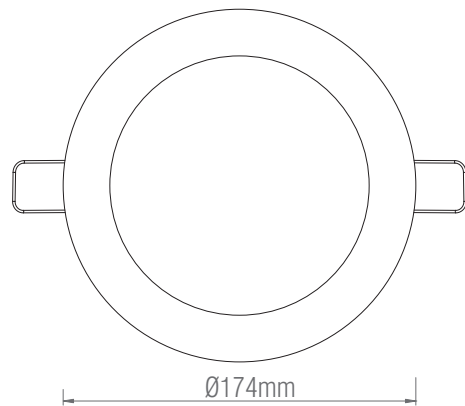

73811

SirioDISC

FEATURES

- 3 years (2 years + 1 year) extended warranty
- Matt white & frosted acrylic finish
- Constructed from die cast aluminium alloy & acrylic
- Complete with LED driver
- 4 way fast fix box
- TPB rated
- Ultra slim profile

SPEC DATA

Product Wattage:	12W
Product Lumen:	900
Lumen/W:	75
Kelvin:	3000K
Energy Rating:	A+
Dimmable:	No
Beam Angle:	120°
Power Factor:	0.5
CRI:	80
Lifetime (Hours):	30000
SDCM:	6
Driver Type:	Constant current 300mA
Product Voltage:	220-240V
Hertz:	50/60
Surge Protection (KV):	1.5
Operating Temp:	-20 to 40 Degree
IP Rating:	44
Cut out Dia:	Ø158mm
Minimum cavity depth:	40mm
Product Weight (KG):	0.292
Terminal Block:	4-way fast fix
Class:	2

ACCESSORIES

- 91944, Emergency LED conversion kit self test EMST
- 92514, Emergency LED conversion kit EM