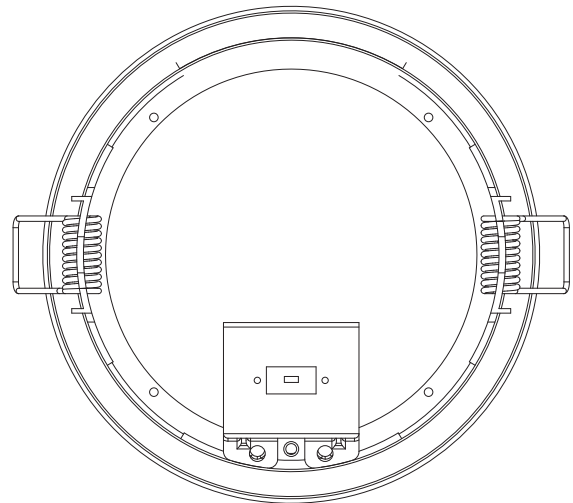

71515

OrbitalPRO

FEATURES

- 5 years (2 years + 3 years) extended warranty
- Constructed from die cast aluminium alloy & steel
- Matt white finish
- Complete with LED Eaglerise driver
- Colour Changing Technology (CCT) 3000K or 5000K
- Anti-glare indirect light source creating a stylish clean look
- Fire rated to 30 minutes
- IP65. Suitable for bathroom zone 2
- Suitable for bathroom zone 1 if used in conjunction with a 30MA RCD
- Can be covered with insulation

SPEC DATA

Product Wattage:	15W
Product Lumen:	990
Lumen/W:	66
Kelvin:	3000K-5000K
Energy Rating:	A+
Dimmable:	Yes
Beam Angle:	120°
CRI:	80
Lifetime (Hours):	30000
LED Type:	SMD
Driver Brand:	Eagerise
SDCM:	<6
Driver Type:	Constant current 250mA
Product Voltage:	220-240V
Cut out:	D155mm
Operating Temp:	-20 to 40 Degree
Product Weight (KG):	0.5
Minimum Cavity Depth:	55mm
Terminal Block:	4-way fix
Class:	2

ACCESSORIES

- 75486, Emergency LED conversion kit EMST
- 75021, Dimmer Module 150W

Quick fit