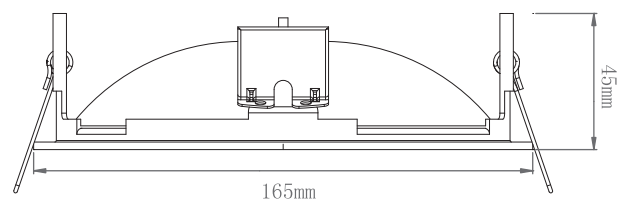

71515

OrbitalPRO

FEATURES

- 5 years (2 years + 3 years) extended warranty
- Constructed from die cast aluminium alloy & steel
- Matt white finish
- Complete with LED Eaglerise driver
- Colour Changing Technology (CCT) 3000K or 5000K
- Anti-glare indirect light source creating a stylish clean look
- Fire rated to 30 minutes
- IP65. Suitable for bathroom zone 2
- Suitable for bathroom zone 1 if used in conjunction with a 30MA RCD
- Can be covered with insulation

SPEC DATA

Product Wattage:	15W
Product Lumen:	990
Lumen/W:	66
Kelvin:	3000K-5000K
Energy Rating:	A+
Dimmable:	Yes
Beam Angle:	120°
CRI:	80
Lifetime (Hours):	30000
LED Type:	SMD
Driver Brand:	Eagerise
SDCM:	<6
Driver Type:	Constant current 250mA
Product Voltage:	220-240V
Cut out:	D155mm
Operating Temp:	-20 to 40 Degree
Product Weight (KG):	0.5
Minimum Cavity Depth:	55mm
Terminal Block:	4-way fix
Class:	2

ACCESSORIES

- 75486, Emergency LED conversion kit EMST
- 75021, Dimmer Module 150W

Quick fit