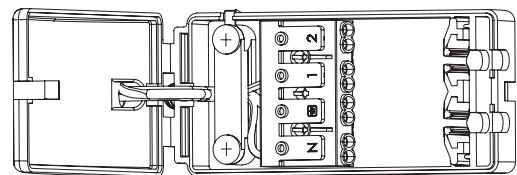

71515

OrbitalPRO

FEATURES

- 5 years (2 years + 3 years) extended warranty
- Constructed from die cast aluminium alloy & steel
- Matt white finish
- Complete with LED Eaglerise driver
- Colour Changing Technology (CCT) 3000K or 5000K
- Anti-glare indirect light source creating a stylish clean look
- Fire rated to 30 minutes
- IP65. Suitable for bathroom zone 2
- Suitable for bathroom zone 1 if used in conjunction with a 30MA RCD
- Can be covered with insulation

SPEC DATA

Product Wattage:	15W
Product Lumen:	990
Lumen/W:	66
Kelvin:	3000K-5000K
Energy Rating:	A+
Dimmable:	Yes
Beam Angle:	120°
CRI:	80
Lifetime (Hours):	30000
LED Type:	SMD
Driver Brand:	Eagerise
SDCM:	<6
Driver Type:	Constant current 250mA
Product Voltage:	220-240V
Cut out:	D155mm
Operating Temp:	-20 to 40 Degree
Product Weight (KG):	0.5
Minimum Cavity Depth:	55mm
Terminal Block:	4-way fix
Class:	2

ACCESSORIES

- 75486, Emergency LED conversion kit EMST
- 75021, Dimmer Module 150W

Quick fit