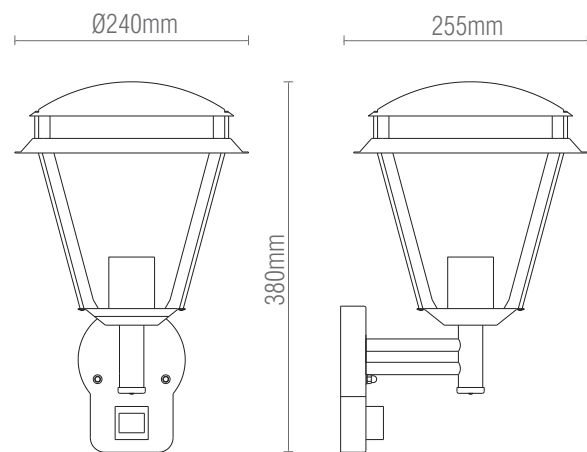

49945

Inova PIR 1LT Wall

FEATURES

- 2 years warranty
- Brushed stainless steel & clear PC finish
- Constructed from stainless steel (304) & polycarbonate
- Complete with built in PIR
- 110° detection angle, 8m maximum range with a 5 sec - 5 min timer function
- IP44

SPEC DATA

Product Wattage:	Max. 15W LED E27 GLS (required)
Dimmable:	No
Product Voltage:	220-240V
Hertz:	50/60
Product Weight (KG):	1.20
Terminal Block:	3-way
Class:	1

ACCESSORIES

94342, E27 LED Filament GLS 6W

base plate