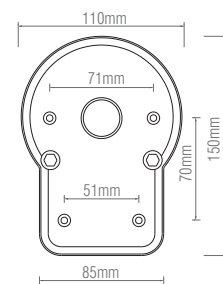

49945

Inova PIR 1LT Wall

FEATURES

- 2 years warranty
- Brushed stainless steel & clear PC finish
- Constructed from stainless steel (304) & polycarbonate
- Complete with built in PIR
- 110° detection angle, 8m maximum range with a 5 sec - 5 min timer function
- IP44

SPEC DATA

Product Wattage:	Max. 15W LED E27 GLS (required)
Dimmable:	No
Product Voltage:	220-240V
Hertz:	50/60
Product Weight (KG):	1.20
Terminal Block:	3-way
Class:	1

ACCESSORIES

94342, E27 LED Filament GLS 6W

base plate