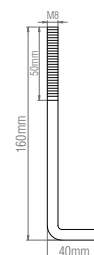

13923

Tango Bollard

FEATURES

- 2 years warranty
- Brushed stainless steel & clear PC finish
- Constructed from stainless steel (304) & polycarbonate
- IP44

SPEC DATA

Lamp Specification:	Max. 8W LED E27 (required)
Dimmable:	No
Operational Voltage:	220-240V
Hertz:	50/60
IK Rating:	05
Product Weight (KG):	1.75
Terminal Block:	3-way
Class:	1

ACCESSORIES

- 90131, Inline IP68 connector straight
- 90132, Inline IP68 connector tee
- 94349, E27 LED stick 8W 4000K
- 99757, E27 LED stick 8W 3000K
- 81013, Tango root kit

Accessory Root Kit 81013