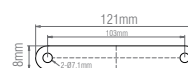

13923

Tango Bollard

FEATURES

- 2 years warranty
- Brushed stainless steel & clear PC finish
- Constructed from stainless steel (304) & polycarbonate
- IP44

SPEC DATA

Lamp Specification:	Max. 8W LED E27 (required)
Dimmable:	No
Operational Voltage:	220-240V
Hertz:	50/60
IK Rating:	05
Product Weight (KG):	1.75
Terminal Block:	3-way
Class:	1

ACCESSORIES

- 90131, Inline IP68 connector straight
- 90132, Inline IP68 connector tee
- 94349, E27 LED stick 8W 4000K
- 99757, E27 LED stick 8W 3000K
- 81013, Tango root kit

Accessory Root Kit 81013