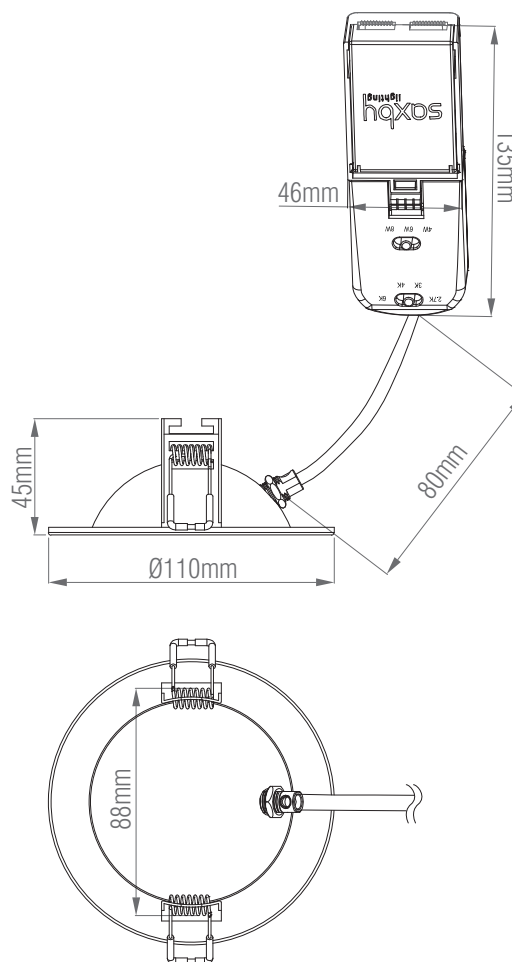

119102

Shield360 4CCT Tri Wattage - Chrome

FEATURES

- 5 years (2 years + 3 years) extended warranty
- Chrome finish
- Constructed from die cast aluminium alloy & steel & acrylic
- Timber Joist fire rating to 30, 60 & 90 minutes
- I-Joist fire rating to 30 mins
- Steel web Joist fire rating to 30 mins
- Cover in insulation
- Suitable for bathroom zone 1 & 2 and used in conjunction with a 30MA RCD
- 360° rotation
- IP44
- IK08

SPEC DATA

Product wattage:	4/6/8W
Product Lumen:	400/600/800
Product Lumen/W:	100
Kelvin:	2700/3000/4000/6000K
Energy Rating:	E
Dimmable:	Yes
Beam Angle:	60°
Power Factor:	0.9
CRI:	80
Lifetime (Hours):	30000
LED Type:	SMD
SDCM:	6
Driver Type:	Constant Current 120mA
Inrush Current at Start Up:	Max. 20A
Driver Out Voltage:	45-65V
Product Voltage:	220-240V
Hertz:	50/60
Surge Protection (KV):	1.5
Operating Temp:	-20 to 40 Degree
Product Weight (KG):	0.24
Cut out:	Ø90mm
Minimum Cavity Depth:	45mm
Terminal Block:	Push-fit 6 ways
Class:	2