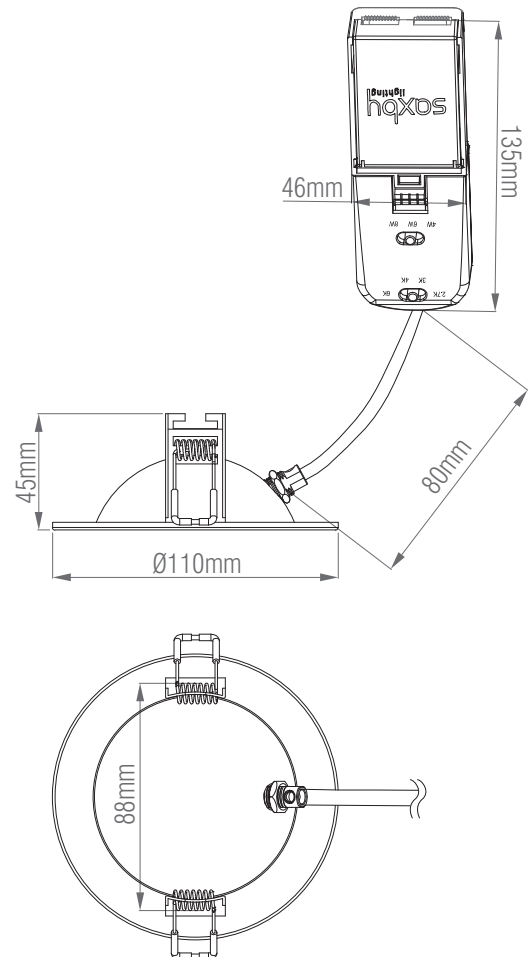

119101

Shield360 4CCT Tri Wattage - Satin Nickel

FEATURES

- 5 years (2 years + 3 years) extended warranty
- Satin nickel plate finish
- Constructed from die cast aluminium alloy & steel & acrylic
- Timber Joist fire rating to 30, 60 & 90 minutes
- I-Joist fire rating to 30 mins
- Steel web Joist fire rating to 30 mins
- Cover in insulation
- Suitable for bathroom zone 1 & 2 and used in conjunction with a 30MA RCD
- 360° rotation
- IP44
- IK08

SPEC DATA

Product wattage:	4/6/8W
Product Lumen:	400/600/800
Product Lumen/W:	100
Kelvin:	2700/3000/4000/6000K
Energy Rating:	E
Dimmable:	Yes
Beam Angle:	60°
Power Factor:	0.9
CRI:	80
Lifetime (Hours):	30000
LED Type:	SMD
SDCM:	6
Driver Type:	Constant Current 120mA
Inrush Current at Start Up:	Max. 20A
Driver Out Voltage:	45-65V
Product Voltage:	220-240V
Hertz:	50/60
Surge Protection (KV):	1.5
Operating Temp:	-20 to 40 Degree
Product Weight (KG):	0.24
Cut out:	Ø90mm
Minimum Cavity Depth:	45mm
Terminal Block:	Push-fit 6 ways
Class:	2