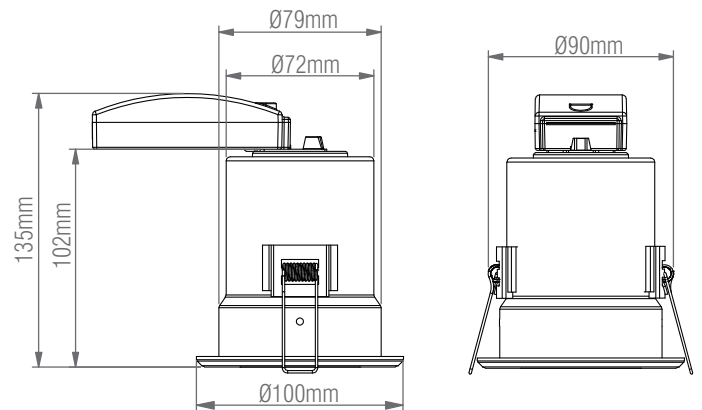

99759

ShieldPLUS Tilt Downlight

FEATURES

- 2 years warranty
- Matt black finish
- Constructed from die cast aluminium alloy & steel
- Fire rated 30/60/90 minutes and acoustically rated
- 30° tilt

SPEC DATA

Product Wattage:	Max. 50W GU10 (required)
Dimmable:	Y
Product Voltage:	220-240V
Hertz:	50/60
IP Rating:	20
Product Weight (KG):	0.29
Cut hole Dia:	83mm
Minimum Cavity Depth:	135mm
Terminal Block:	4-way fast fix
Class:	1

ACCESSORIES

70257, GU10 LED 60°, 3000K
70258, GU10 LED 60°, 4000K
74045, GU10 LED 60°, 6000K
70259, GU10 LED dimmable 60°, 3000K
70260, GU10 LED dimmable 60°, 4000K
74048, GU10 LED dimmable 60°, 6000K

Quick fit