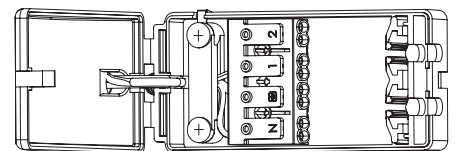

99759

ShieldPLUS Tilt Downlight

FEATURES

- 2 years warranty
- Matt black finish
- Constructed from die cast aluminium alloy & steel
- Fire rated 30/60/90 minutes and acoustically rated
- 30° tilt

SPEC DATA

Product Wattage:	Max. 50W GU10 (required)
Dimmable:	Y
Product Voltage:	220-240V
Hertz:	50/60
IP Rating:	20
Product Weight (KG):	0.29
Cut hole Dia:	83mm
Minimum Cavity Depth:	135mm
Terminal Block:	4-way fast fix
Class:	1

ACCESSORIES

70257, GU10 LED 60°, 3000K
70258, GU10 LED 60°, 4000K
74045, GU10 LED 60°, 6000K
70259, GU10 LED dimmable 60°, 3000K
70260, GU10 LED dimmable 60°, 4000K
74048, GU10 LED dimmable 60°, 6000K

Quick fit