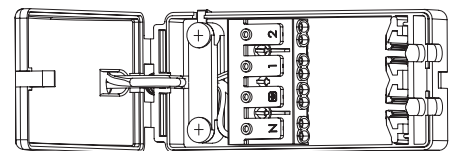

99758

ShieldPLUS Fixed Downlight

FEATURES

- 2 years warranty
- Matt black finish
- Constructed from die cast aluminium alloy & steel
- Cast bezel with chamfered tabs to aid easy lamp replacement
- Fire rated 30/60/90 minutes and acoustically rated

SPEC DATA

Product Wattage:	Max. 50W GU10 (required)
Dimmable:	Y
Product Voltage:	220-240V
Hertz:	50/60
IP Rating:	20
Product Weight (KG):	0.235
Cut hole Dia:	70mm
Minimum Cavity Depth:	122mm
Terminal Block:	4-way fast fix
Class:	1

ACCESSORIES

70257, GU10 LED 60°, 3000K
70258, GU10 LED 60°, 4000K
74045, GU10 LED 60°, 6000K
70259, GU10 LED dimmable 60°, 3000K
70260, GU10 LED dimmable 60°, 4000K
74048, GU10 LED dimmable 60°, 6000K

Quick fit