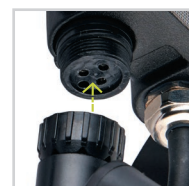

98445

Salde 30W Floodlight

FEATURES

- 3 years (2 years + 1 year) extended warranty
- Matt white finish
- Constructed from die cast aluminium alloy & glass
- 1m cable included
- Angled mounting bracket
- IP65 Plug & Play accessories available

SPEC DATA

Product Wattage:	30W
Product Lumen:	2400
Lumen/W:	80
Kelvin:	4000K
Energy Rating:	A
Dimmable:	N
Beam Angle:	120°
CRI:	>80
Lifetime (Hours):	30000
SDCM:	6
Product Voltage:	220-240V
Power Factor:	0.9
Hertz:	50/60
Surge Protection (KV):	3
Operating Temp.:	-20 to 45 degree
IP Rating:	65
Product Weight (KG):	0.484
Class:	1

ACCESSORIES

- 98447, Manual override PIR
- 78970, Spike accessory
- 90131, Inline IP68 connector straight
- 90132, Inline IP68 connector tee

Plug & Play

* Product image color may vary.