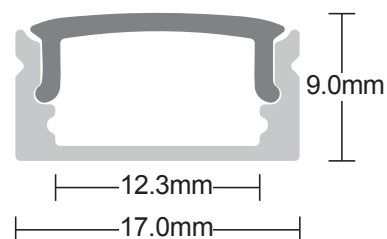

94946

Extrusion Surface-Slim Black

FEATURES

- 2 years warranty
- Matt black & opal PC finish
- Constructed from aluminium alloy & polycarbonate
- Includes 4 clips, 1 end cap with hole and 1 end cap without hole, push on polycarbonate diffuser
- Product weight is 0.260Kg

4 clips

L: 2000mm