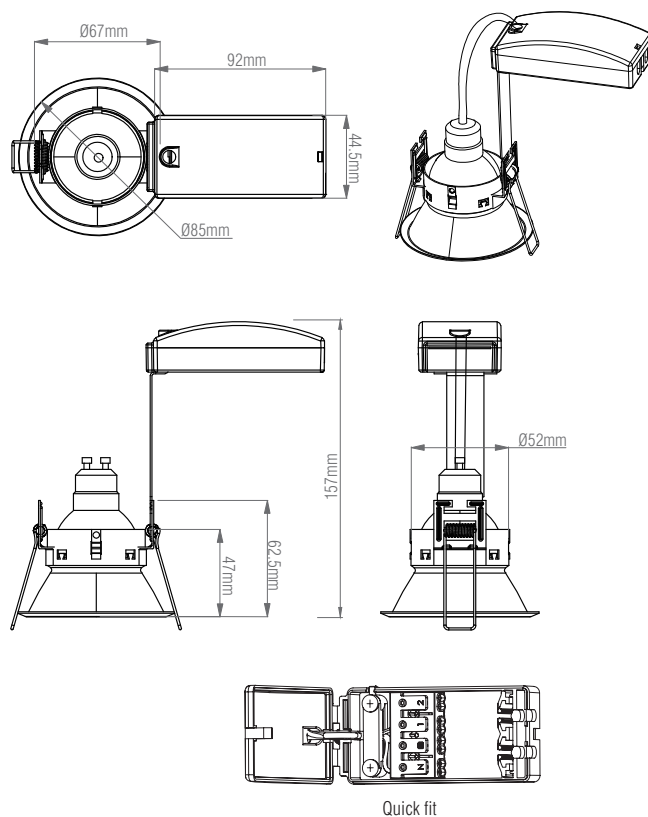

80247

Speculo Fire Rated Recessed Downlight

FEATURES

- 2 years warranty
- Matt white & clear glass finish
- Constructed from steel & glass
- Suitable for bathroom zone 2
- Suitable for bathroom zone 1 if used in conjunction with a 30MA RCD
- Fire rated to 30, 60 & 90 minutes
- Anti-glare
- IP65

SPEC DATA

Product Wattage:	Max. 7W LED GU10 (required)
Dimmable:	Y
Product Voltage:	220-240V
Product Weight (KG):	0.16
Terminal Block:	4-way quick fit
Class:	2
Cut Hole Dia:	Ø75mm
Minimum Cavity Depth:	157mm

ACCESSORIES

- 81018, Speculo bracket
- 70257, GU10 LED 60°, 3000K
- 70258, GU10 LED 60°, 4000K
- 74045, GU10 LED 60°, 6000K
- 70259, GU10 LED dimmable 60°, 3000K
- 70260, GU10 LED dimmable 60°, 4000K
- 74048, GU10 LED dimmable 60°, 6000K
- 78856, GU10 LED SMD 120°, 3000K
- 78857, GU10 LED SMD 120°, 4000K
- 78858, GU10 LED SMD 120°, 6500K
- 78859, GU10 LED SMD 38°, 3000K
- 78860, GU10 LED SMD 38°, 4000K
- 78861, GU10 LED SMD 38°, 6500K
- 78862, GU10 LED SMD dimmable 38°, 3000K
- 78863, GU10 LED SMD dimmable 38°, 4000K
- 78864, GU10 LED SMD dimmable 38°, 6500K
- 92537, GU10 LED blue

Quick fit