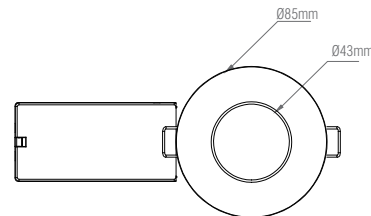

79979

Speculo Fire Rated Round

FEATURES

- 2 years warranty
- Brushed chrome finish
- Constructed from shell & clear glass
- Suitable for bathroom zone 2
- Suitable for bathroom zone 1 if used in conjunction with a 30MA RCD
- Fire rated to 30, 60 & 90 minutes
- IP65

SPEC DATA

Product Wattage:	Max. 7W LED GU10 (required)
Dimmable:	Y
Product Voltage:	220-240V
Product Weight (KG):	0.151
Cut Hole Dia:	67mm
Minimum Cavity Depth:	122mm
Terminal Block:	4-way quick fit
Class:	2

ACCESSORIES

81018, Speculo bracket
70257, GU10 LED 60°, 3000K
70258, GU10 LED 60°, 4000K
74045, GU10 LED 60°, 6000K
70259, GU10 LED dimmable 60°, 3000K
70260, GU10 LED dimmable 60°, 4000K
74048, GU10 LED dimmable 60°, 6000K
78856, GU10 LED SMD 120°, 3000K
78857, GU10 LED SMD 120°, 4000K
78858, GU10 LED SMD 120°, 6500K
78859, GU10 LED SMD 38°, 3000K
78860, GU10 LED SMD 38°, 4000K
78861, GU10 LED SMD 38°, 6500K
78862, GU10 LED SMD dimmable 38°, 3000K
78863, GU10 LED SMD dimmable 38°, 4000K
78864, GU10 LED SMD dimmable 38°, 6500K
92537, GU10 LED blue