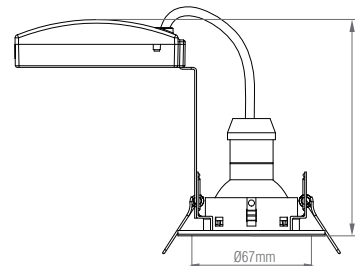

79979

Speculo Fire Rated Round

FEATURES

- 2 years warranty
- Brushed chrome finish
- Constructed from shell & clear glass
- Suitable for bathroom zone 2
- Suitable for bathroom zone 1 if used in conjunction with a 30MA RCD
- Fire rated to 30, 60 & 90 minutes
- IP65

SPEC DATA

Product Wattage:	Max. 7W LED GU10 (required)
Dimmable:	Y
Product Voltage:	220-240V
Product Weight (KG):	0.151
Cut Hole Dia:	67mm
Minimum Cavity Depth:	122mm
Terminal Block:	4-way quick fit
Class:	2

ACCESSORIES

81018, Speculo bracket
70257, GU10 LED 60°, 3000K
70258, GU10 LED 60°, 4000K
74045, GU10 LED 60°, 6000K
70259, GU10 LED dimmable 60°, 3000K
70260, GU10 LED dimmable 60°, 4000K
74048, GU10 LED dimmable 60°, 6000K
78856, GU10 LED SMD 120°, 3000K
78857, GU10 LED SMD 120°, 4000K
78858, GU10 LED SMD 120°, 6500K
78859, GU10 LED SMD 38°, 3000K
78860, GU10 LED SMD 38°, 4000K
78861, GU10 LED SMD 38°, 6500K
78862, GU10 LED SMD dimmable 38°, 3000K
78863, GU10 LED SMD dimmable 38°, 4000K
78864, GU10 LED SMD dimmable 38°, 6500K
92537, GU10 LED blue