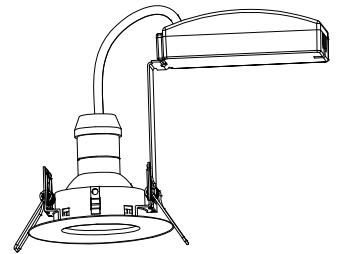

79979

Speculo Fire Rated Round

FEATURES

- 2 years warranty
- Brushed chrome finish
- Constructed from shell & clear glass
- Suitable for bathroom zone 2
- Suitable for bathroom zone 1 if used in conjunction with a 30MA RCD
- Fire rated to 30, 60 & 90 minutes
- IP65

SPEC DATA

Product Wattage:	Max. 7W LED GU10 (required)
Dimmable:	Y
Product Voltage:	220-240V
Product Weight (KG):	0.151
Cut Hole Dia:	67mm
Minimum Cavity Depth:	122mm
Terminal Block:	4-way quick fit
Class:	2

Quick fit