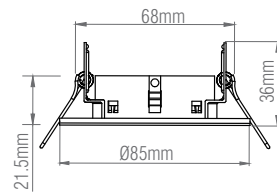

79979

Speculo Fire Rated Round

FEATURES

- 2 years warranty
- Brushed chrome finish
- Constructed from shell & clear glass
- Suitable for bathroom zone 2
- Suitable for bathroom zone 1 if used in conjunction with a 30MA RCD
- Fire rated to 30, 60 & 90 minutes
- IP65

SPEC DATA

Product Wattage:	Max. 7W LED GU10 (required)
Dimmable:	Y
Product Voltage:	220-240V
Product Weight (KG):	0.151
Cut Hole Dia:	67mm
Minimum Cavity Depth:	122mm
Terminal Block:	4-way quick fit
Class:	2

ACCESSORIES

81018, Speculo bracket
70257, GU10 LED 60°, 3000K
70258, GU10 LED 60°, 4000K
74045, GU10 LED 60°, 6000K
70259, GU10 LED dimmable 60°, 3000K
70260, GU10 LED dimmable 60°, 4000K
74048, GU10 LED dimmable 60°, 6000K
78856, GU10 LED SMD 120°, 3000K
78857, GU10 LED SMD 120°, 4000K
78858, GU10 LED SMD 120°, 6500K
78859, GU10 LED SMD 38°, 3000K
78860, GU10 LED SMD 38°, 4000K
78861, GU10 LED SMD 38°, 6500K
78862, GU10 LED SMD dimmable 38°, 3000K
78863, GU10 LED SMD dimmable 38°, 4000K
78864, GU10 LED SMD dimmable 38°, 6500K
92537, GU10 LED blue

Quick fit