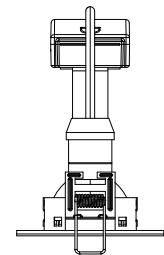

79979

Speculo Fire Rated Round

FEATURES

- 2 years warranty
- Brushed chrome finish
- Constructed from shell & clear glass
- Suitable for bathroom zone 2
- Suitable for bathroom zone 1 if used in conjunction with a 30MA RCD
- Fire rated to 30, 60 & 90 minutes
- IP65

SPEC DATA

Product Wattage:	Max. 7W LED GU10 (required)
Dimmable:	Y
Product Voltage:	220-240V
Product Weight (KG):	0.151
Cut Hole Dia:	67mm
Minimum Cavity Depth:	122mm
Terminal Block:	4-way quick fit
Class:	2

Quick fit