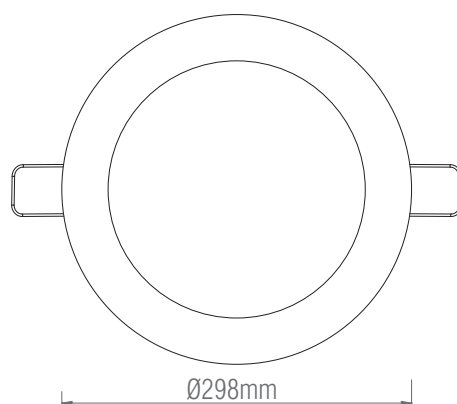

73813

SirioDISC

FEATURES

- 3 years (2 years + 1 year) extended warranty
- Matt white & frosted acrylic finish
- Constructed from die cast aluminium alloy & acrylic
- Complete with LED driver
- 4 way fast fix box
- TPB rated
- Ultra slim profile

SPEC DATA

Product Wattage:	24W
Product Lumen:	1900
Lumen/W:	79
Kelvin:	3000K
Energy Rating:	A+
Dimmable:	No
Beam Angle:	120°
Power Factor:	0.5
CRI:	80
Lifetime (Hours):	30000
SDCM:	6
Driver Type:	Constant current 600mA
Product Voltage:	220-240V
Hertz:	50/60
Surge Protection (KV):	1.5
Operating Temp:	-20 to 40 Degree
IP Rating:	44
Cut out Dia:	Ø280mm
Minimum cavity depth:	42mm
Product Weight (KG):	0.735
Terminal Block:	4-way fast fix
Class:	2

ACCESSORIES

- 91944, Emergency LED conversion kit self test EMST
- 92514, Emergency LED conversion kit EM