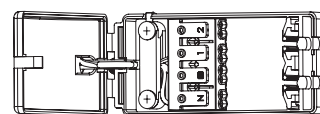

73813

SirioDISC

FEATURES

- 3 years (2 years + 1 year) extended warranty
- Matt white & frosted acrylic finish
- Constructed from die cast aluminium alloy & acrylic
- Complete with LED driver
- 4 way fast fix box
- TPB rated
- Ultra slim profile

SPEC DATA

Product Wattage:	24W
Product Lumen:	1900
Lumen/W:	79
Kelvin:	3000K
Energy Rating:	A+
Dimmable:	No
Beam Angle:	120°
Power Factor:	0.5
CRI:	80
Lifetime (Hours):	30000
SDCM:	6
Driver Type:	Constant current 600mA
Product Voltage:	220-240V
Hertz:	50/60
Surge Protection (KV):	1.5
Operating Temp:	-20 to 40 Degree
IP Rating:	44
Cut out Dia:	Ø280mm
Minimum cavity depth:	42mm
Product Weight (KG):	0.735
Terminal Block:	4-way fast fix
Class:	2

ACCESSORIES

- 91944, Emergency LED conversion kit self test EMST
- 92514, Emergency LED conversion kit EM

Quick fit