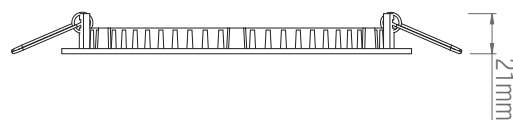

73813

SirioDISC

FEATURES

- 3 years (2 years + 1 year) extended warranty
- Matt white & frosted acrylic finish
- Constructed from die cast aluminium alloy & acrylic
- Complete with LED driver
- 4 way fast fix box
- TPB rated
- Ultra slim profile

SPEC DATA

Product Wattage:	24W
Product Lumen:	1900
Lumen/W:	79
Kelvin:	3000K
Energy Rating:	A+
Dimmable:	No
Beam Angle:	120°
Power Factor:	0.5
CRI:	80
Lifetime (Hours):	30000
SDCM:	6
Driver Type:	Constant current 600mA
Product Voltage:	220-240V
Hertz:	50/60
Surge Protection (KV):	1.5
Operating Temp:	-20 to 40 Degree
IP Rating:	44
Cut out Dia:	Ø280mm
Minimum cavity depth:	42mm
Product Weight (KG):	0.735
Terminal Block:	4-way fast fix
Class:	2

ACCESSORIES

- 91944, Emergency LED conversion kit self test EMST
- 92514, Emergency LED conversion kit EM

Quick fit